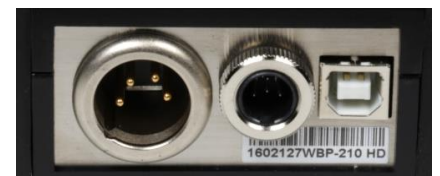

# WBP-210HD / WBP-212HD

"EXTREME Series" WIRELESS single/dual channel beltacks

NEW

**WBP-210HD** (single channel) & **WBP-212HD** (dual channel) are the brand new versions of ALTAIR *EXTREME Series* wireless intercom beltacks. **These new models replace their predecessors (WBP-210 & WBP-212), keeping the compatibility with them and with all ALTAIR wireless base stations.**

The new *Extreme Series* beltacks have been designed to satisfy the needs of the most demanding professionals, offering outstanding autonomy for the long "on field" working sessions. Equipped with both standard 4pin XLR and "miniature" 4pin XLR connectors, these beltacks are compatible with all ALTAIR headsets.

A new built-in *Bluetooth* interface allows the operation along with wireless BT headsets, widening the possibilities for the user.

When used along with an "HD" base station, *WBP-210HD* and *WBP-212HD* beltacks will deliver a 100Hz-7KHz audio quality, improving notably the clarity in the communication.

## MAIN FEATURES:

- **Range:** Typical 50 to 350 m around base station.
- **HD AUDIO:** HD High Definition Audio (100Hz-7KHz when used along with an "HD" base station).
- **Rugged case design.** Rubber corners. Internal diversity antennas.
- **Estimated Battery life:** 15 hours in conversation mode / 75 hours in Call receive mode.
- **Battery type:** Li-Ion
- **Charger:** External case/wall mount charger allowing simultaneous charge of up to 4 *EXTREME Series* beltacks
- **Headset connector:** XLR-4 pin "mini" / Standard XLR-4Pin
- **Headset type:** Selectable, dynamic or electret.