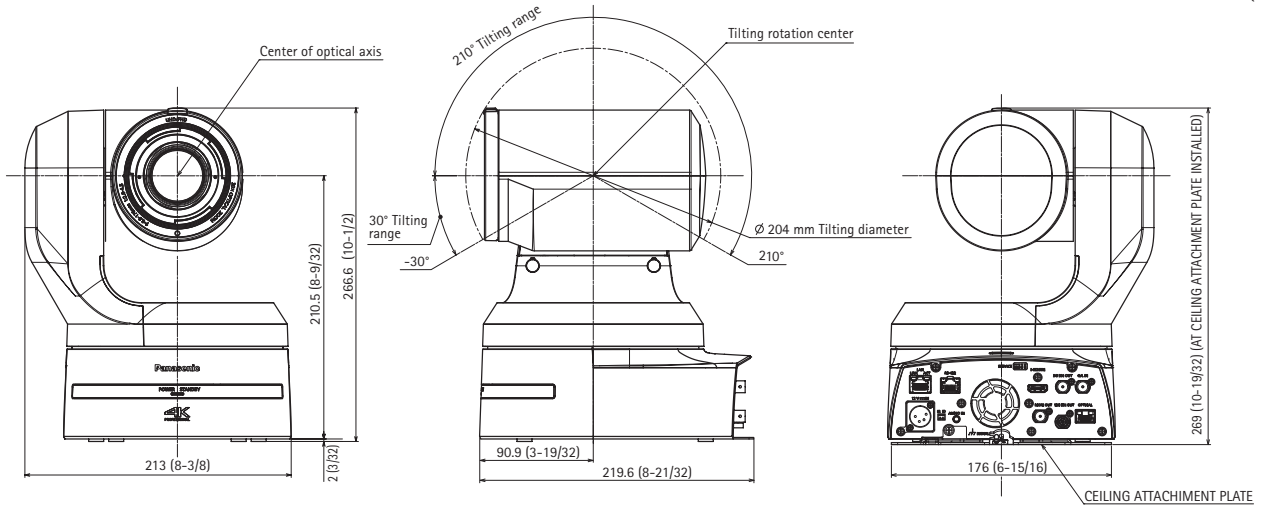

**AW-UE150W/K Dimensions**

Unit: mm (inches)

**AW-UE150W/K Bottom View**

Unit: mm (inches)

↓  
The front panel of the unit on this side