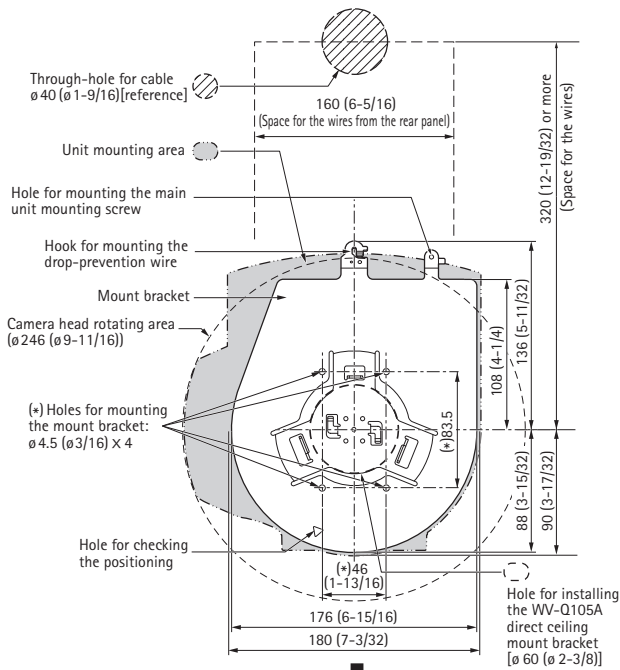

**AW-UE150W/K Dimensions**

Unit: mm (inches)

**AW-UE150W/K Bottom View**

Unit: mm (inches)

↓  
The front panel of the unit on this side