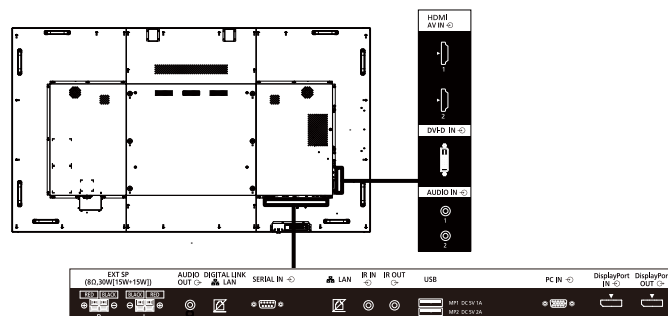

**COMPATIBLE SOFTWARE**

Multi Monitoring & Control Software	Ver 2.0 or later
CMS Content Management Software	Ver 3.1 or later
Video Wall Manager	Ver 1.8 or later

**OPTIONAL ACCESSORIES**

Wall - hanging Bracket	TY - WK98PV1
Early Warning Software* Basic license / 3-year license	ET-SWA 100 / 105series (Depending on the license type, the symbol at the end of the part number is different.)
Video wall manager Automatic Display Adjustment Upgrade Kit	TY-VUK10

\* Multi-Monitoring Control Software Ver 2.0 or later is required.

**DIMENSIONS**

Cautions: This drawing is not a scale  
Units : mm (inches)

**CONNECTION TERMINAL**

\* Specifications and appearance are subject to change without notice.