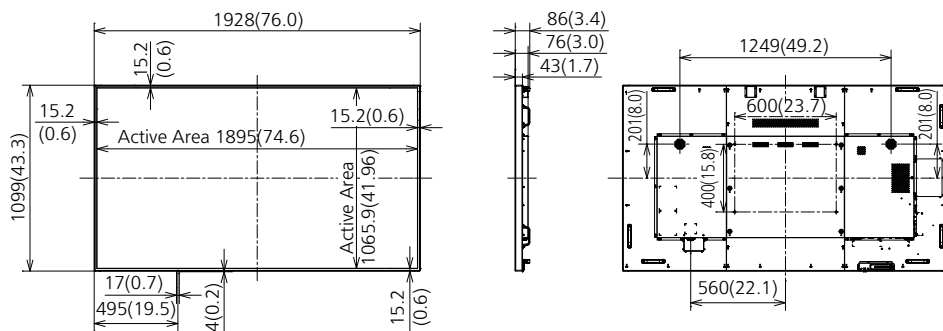

SAFETY REGULATIONS	UL60950-1, 2nd Edition, 2014-10-14 CSA C22.2 No. 60950-1-07, 2nd Edition, 2014-10 Mexico: UL Certificate of Compliance (UL Mexico issue) EU: EN60950-1:2006 + A11:2009 + A1:2010 + A12:2011+A2:2013 BEAB approval IEC60950-1 AS/NZS Deviation
RADIATION REGULATIONS	FCC 47 CFR, Part 15, Subpart B Class A ANSI C63.4-2014 ICES-003 EN55032:2012+AC:2013 (CLASS A), EN55035 EN55024:2010, EN61000-3-2:2014, EN61000-3-3:2013 IEC61000-4-2:2008, IEC61000-4-3:2010, IEC61000-4-4:2012 IEC61000-4-5:2005, IEC61000-4-6:2013, IEC61000-4-8:2009 IEC61000-4-11:2004 AS/NZS CISPR32:2013 RCM Mark

INCLUDED ACCESSORIES

- Remote Control
- Batteries (AAA size) x 2
- Clamper x 3
- USB memory cover x 1
- SLOT adapter x 1
- AC cord (approx. 2.0 m (79"))
- CD-ROM / User Manual
- Operating Instruction Book

COMPATIBLE SOFTWARE

Multi Monitoring & Control Software	Ver 2.0 or later
CMS Content Management Software	Ver 3.1 or later
Video Wall Manager	Ver 1.8 or later

OPTIONAL ACCESSORIES

Wall - hanging Bracket	TY - WK98PV1
Early Warning Software* Basic license / 3-year license	ET-SWA 100 / 105series (Depending on the license type, the symbol at the end of the part number is different.)
Video wall manager Automatic Display Adjustment Upgrade Kit	TY-VUK10

* Multi-Monitoring Control Software Ver 2.0 or later is required.

DIMENSIONS

Cautions: This drawing is not a scale
Units : mm (inches)