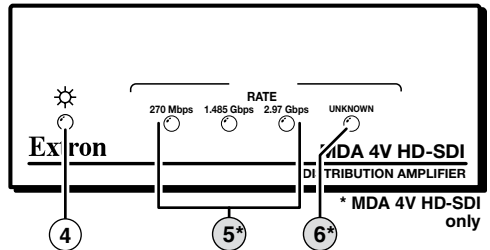

- ④ **Power LED (both MDAs)** — Indicates power is applied.
- ⑤ **Rate LEDs (MDA 4V HD-SDI only)** — Light to indicate the detected input video rate on the HD-SDI input BNC connector. The recognized rates are 270 Mbps, 1.485 Gbps, or 2.97 Gbps.
- ⑥ **Unknown LED (MDA 4V HD-SDI only)** — Indicates that an input is detected on the HD-SDI input BNC connector but that the MDA did not recognize the rate.