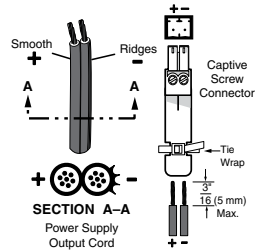

Setup Guide — MDA 4V SDI/HD-SDI

This card provides quick start instructions for an experienced installer to set up and operate an Extron MDA 4V SDI or MDA 4V HD-SDI distribution amplifier.

IMPORTANT:
Refer to www.extron.com for the complete user manual and installation instructions before connecting the product to the power source.

Installation

Step 1 — Mounting

Turn off or disconnect all equipment power sources and mount the MDA as required.

Step 2 — Connections

- ① **MDA 4V SDI** — Connect an SDI video source to the SDI Input BNC.
  MDA 4V HD-SDI — Connect an HD-SDI video source to the Input BNC.
- ② **MDA 4V SDI** — Connect up to four SDI video devices to the SDI Outputs BNCs.
  MDA 4V HD-SDI — Connect up to four HD-SDI video devices to the Outputs BNCs.
- ③ Connect an IEC power cord between the included 12 V power supply and a 100 VAC/240 VAC, 50-60 Hz source. Connect the power supply to the MDA as shown at right.

Operation

After all devices are powered up, the system is fully operational. If any problems are encountered, verify that the cables are routed and connected properly. If your problems persist, call the Extron S³ Sales & Technical Support Hotline that is closest to you at the number shown below.

- ④ **Power LED (both MDAs)** — Indicates power is applied.
- ⑤ **Rate LEDs (MDA 4V HD-SDI only)** — Light to indicate the detected input video rate on the HD-SDI input BNC connector. The recognized rates are 270 Mbps, 1.485 Gbps, or 2.97 Gbps.
- ⑥ **Unknown LED (MDA 4V HD-SDI only)** — Indicates that an input is detected on the HD-SDI input BNC connector but that the MDA did not recognize the rate.

NOTE The MDA equalizes and distributes the input regardless of whether the rate is recognized or not.

Extron Middle East
+971.4.2991800
+971.4.2991880 FAX