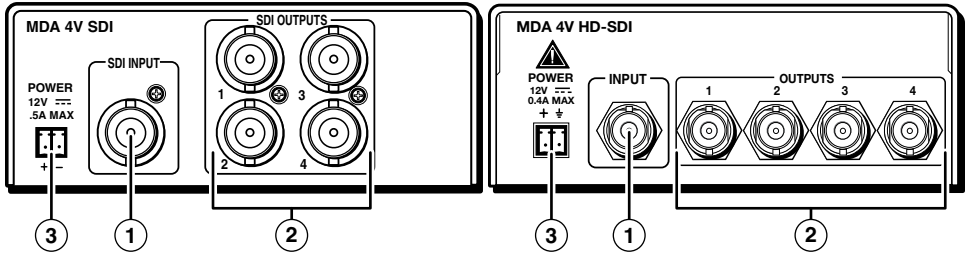

Setup Guide — MDA 4V SDI/HD-SDI

This card provides quick start instructions for an experienced installer to set up and operate an Extron MDA 4V SDI or MDA 4V HD-SDI distribution amplifier.

IMPORTANT:
Refer to www.extron.com for the complete user manual and installation instructions before connecting the product to the power source.

Installation

Step 1 — Mounting

Turn off or disconnect all equipment power sources and mount the MDA as required.

Step 2 — Connections

- ① **MDA 4V SDI** — Connect an SDI video source to the SDI Input BNC.
  MDA 4V HD-SDI — Connect an HD-SDI video source to the Input BNC.
- ② **MDA 4V SDI** — Connect up to four SDI video devices to the SDI Outputs BNCs.
  MDA 4V HD-SDI — Connect up to four HD-SDI video devices to the Outputs BNCs.
- ③ Connect an IEC power cord between the included 12 V power supply and a 100 VAC/240 VAC, 50-60 Hz source. Connect the power supply to the MDA as shown at right.

Operation

After all devices are powered up, the system is fully operational. If any problems are encountered, verify that the cables are routed and connected properly. If your problems persist, call the Extron S³ Sales & Technical Support Hotline that is closest to you at the number shown below.