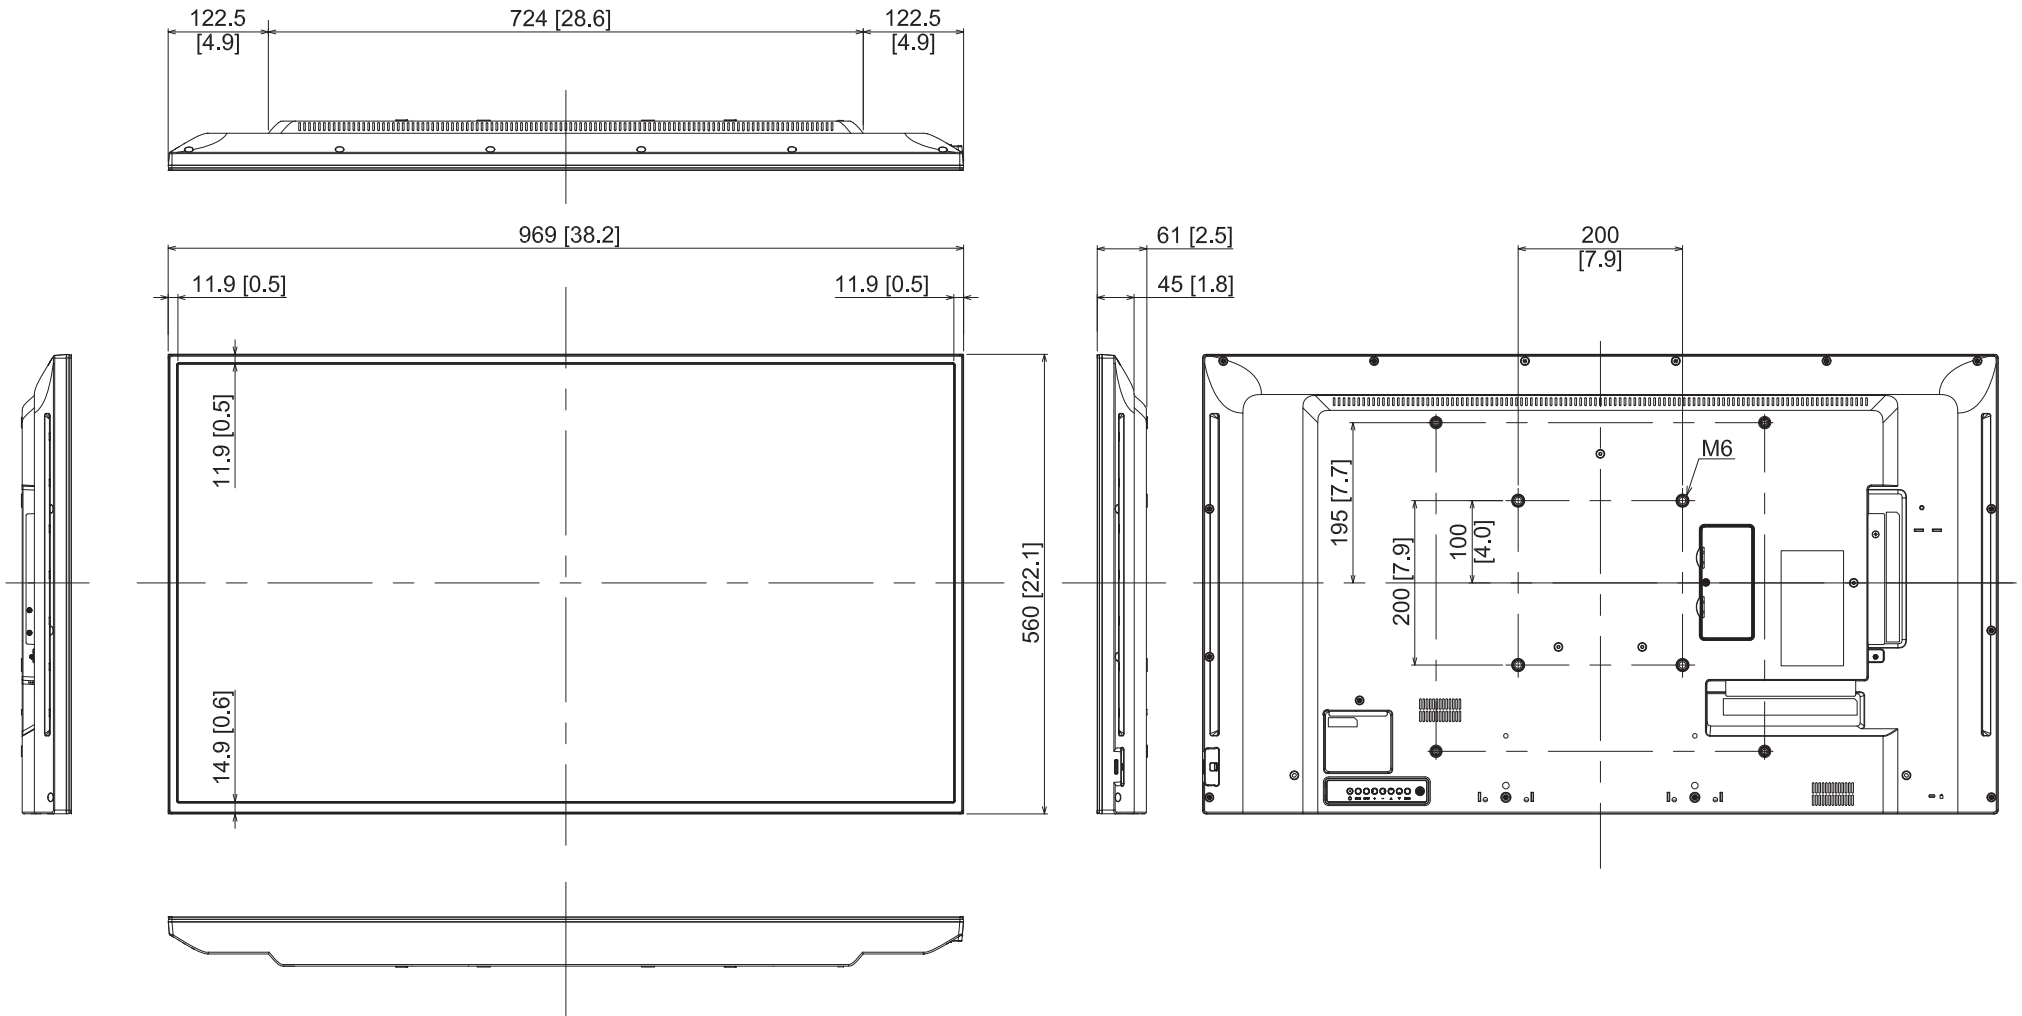

# 43-inch FULL HD LCD Display TH-43LFE8

22-APRIL-2015

Unit : mm [inches]

Design and specification subject to change without notice.