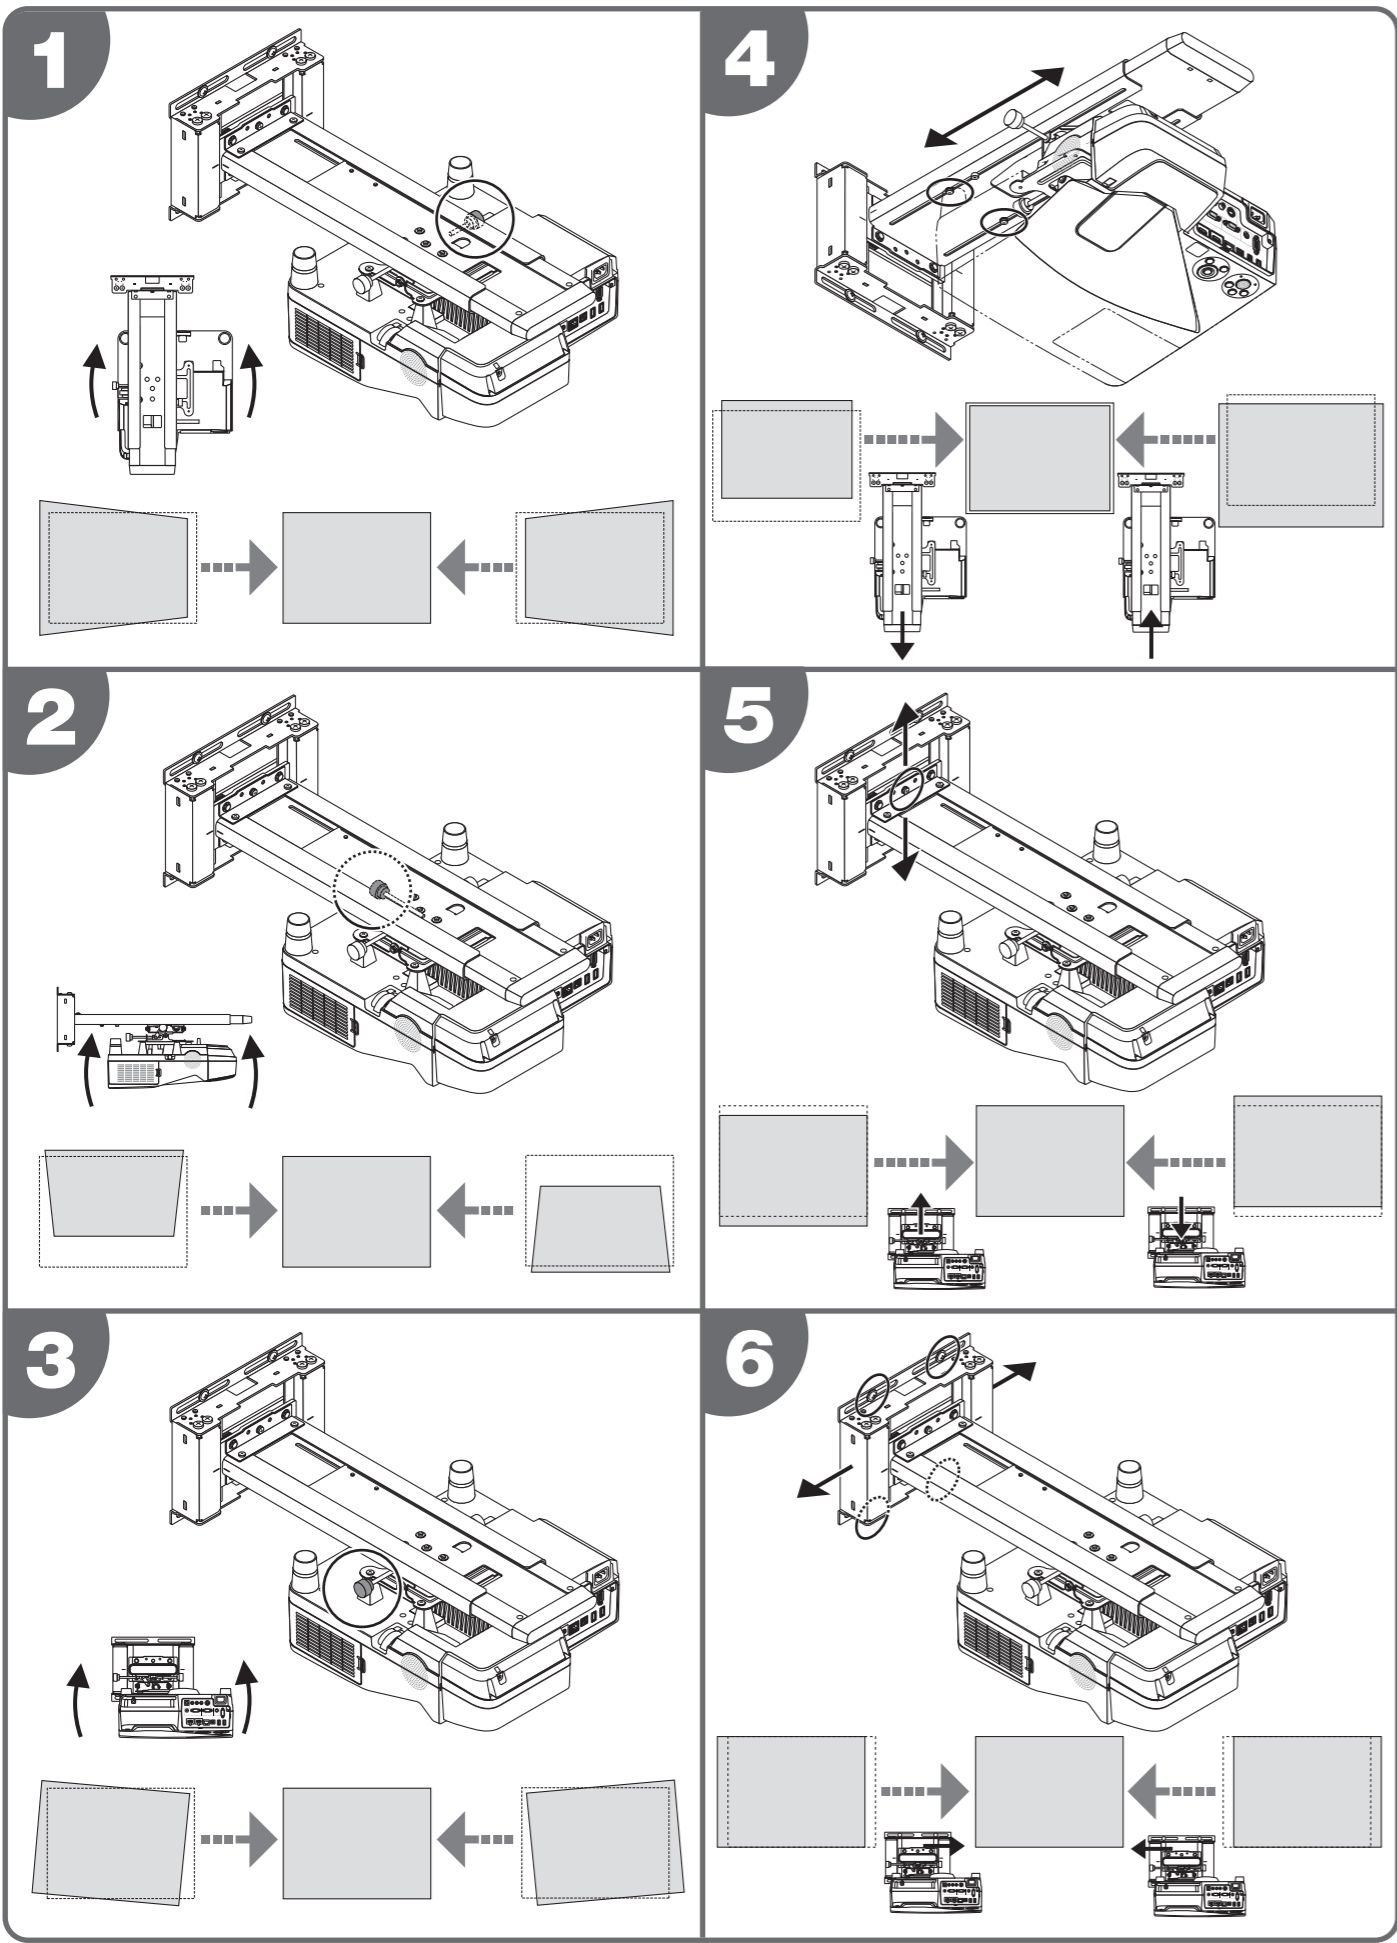

Quick Install Guide

NP04WK-QIG-01

● NP-UM330X series

D (inch)	W (cm)	H2 (cm)	L1 (cm)	L2 (cm)	H1 (cm)
61.5	125.0	93.7	10.5	44.8	21.2
70	142.2	106.7	16.8	51.1	23.1
80	162.6	121.9	24.1	58.5	25.4
90	182.9	137.2	31.5	65.8	27.6
100	203.2	152.4	38.8	73.2	29.9

● NP-UM330W series

D (inch)	W (cm)	H2 (cm)	L1 (cm)	L2 (cm)	H1 (cm)
58	124.9	78.1	10.5	44.8	21.3
60	129.2	80.8	12.0	46.4	21.8
70	150.8	94.2	19.8	54.2	24.1
80	172.3	107.7	27.6	62.0	26.5
90	193.9	121.2	35.4	69.8	28.9
100	215.4	134.6	43.2	77.6	31.3

● NP-U300X series

D (inch)	W (cm)	H2 (cm)	L1 (cm)	L2 (cm)	H1 (cm)
63	128.0	96.0	13.3	47.5	31.2
65	132.1	99.1	15.0	49.2	32.0
70	142.2	106.7	19.2	53.4	34.2
75	152.4	114.3	23.5	57.7	36.3
77	156.5	117.3	25.1	59.4	37.2
80	162.6	121.9	27.7	61.9	38.4
85	172.7	129.5	32.0	66.2	40.6

● NP-U310W series

D (inch)	W (cm)	H2 (cm)	L1 (cm)	L2 (cm)	H1 (cm)
77	165.9	103.7	15.3	49.5	30.2
80	172.3	107.7	17.4	51.6	31.2
85	183.1	114.4	21.4	55.6	32.9
87.2	187.8	117.4	22.6	56.8	33.6
90	193.9	121.2	24.6	58.8	34.6
95	204.6	127.9	28.3	62.5	36.3
100	215.4	134.6	31.9	66.1	38.0