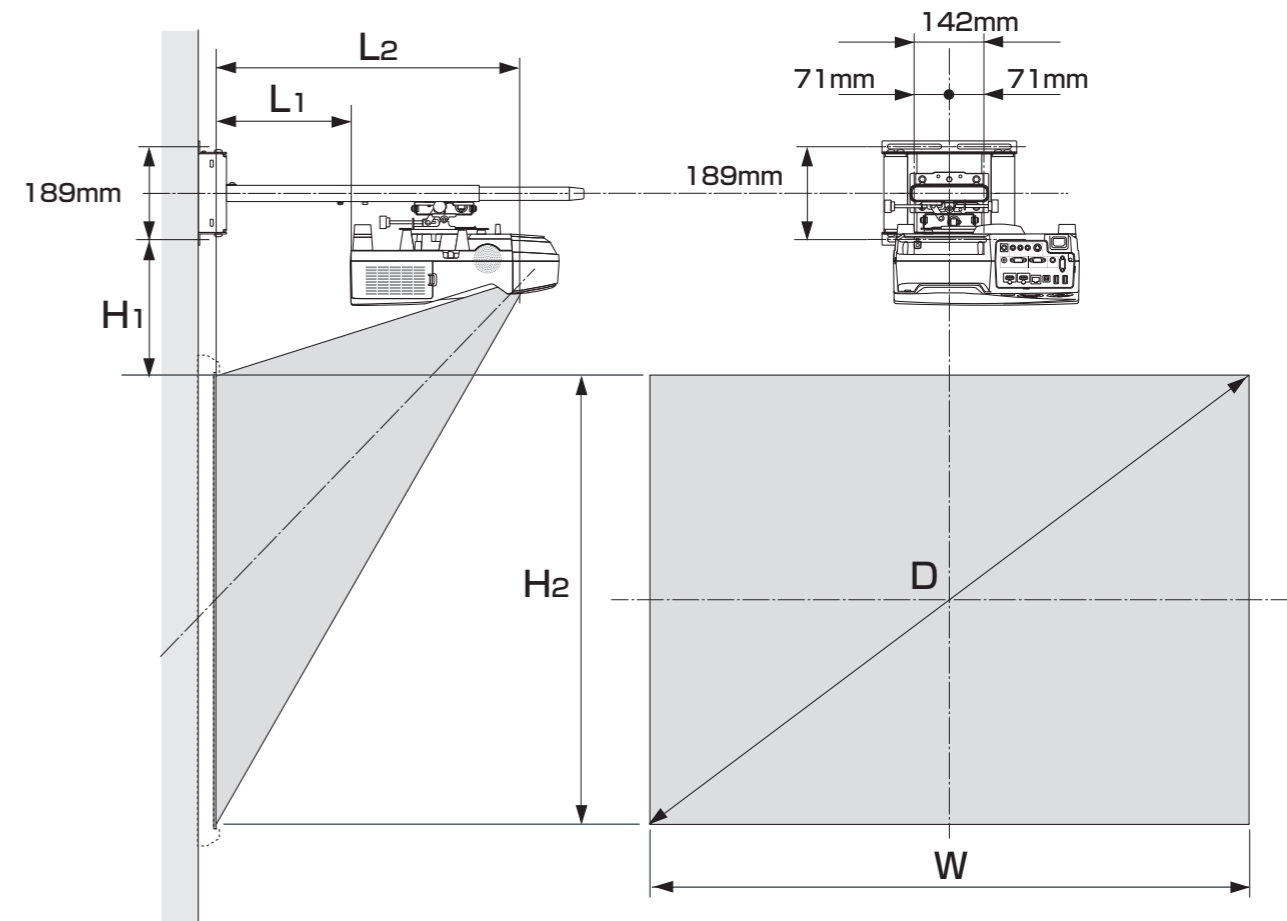

Quick Install Guide

NP04WK-QIG-01

● NP-UM330X series

D (inch)	W (cm)	H2 (cm)	L1 (cm)	L2 (cm)	H1 (cm)
61.5	125.0	93.7	10.5	44.8	21.2
70	142.2	106.7	16.8	51.1	23.1
80	162.6	121.9	24.1	58.5	25.4
90	182.9	137.2	31.5	65.8	27.6
100	203.2	152.4	38.8	73.2	29.9

● NP-UM330W series

D (inch)	W (cm)	H2 (cm)	L1 (cm)	L2 (cm)	H1 (cm)
58	124.9	78.1	10.5	44.8	21.3
60	129.2	80.8	12.0	46.4	21.8
70	150.8	94.2	19.8	54.2	24.1
80	172.3	107.7	27.6	62.0	26.5
90	193.9	121.2	35.4	69.8	28.9
100	215.4	134.6	43.2	77.6	31.3

● NP-U300X series

D (inch)	W (cm)	H2 (cm)	L1 (cm)	L2 (cm)	H1 (cm)
63	128.0	96.0	13.3	47.5	31.2
65	132.1	99.1	15.0	49.2	32.0
70	142.2	106.7	19.2	53.4	34.2
75	152.4	114.3	23.5	57.7	36.3
77	156.5	117.3	25.1	59.4	37.2
80	162.6	121.9	27.7	61.9	38.4
85	172.7	129.5	32.0	66.2	40.6

● NP-U310W series

D (inch)	W (cm)	H2 (cm)	L1 (cm)	L2 (cm)	H1 (cm)
77	165.9	103.7	15.3	49.5	30.2
80	172.3	107.7	17.4	51.6	31.2
85	183.1	114.4	21.4	55.6	32.9
87.2	187.8	117.4	22.6	56.8	33.6
90	193.9	121.2	24.6	58.8	34.6
95	204.6	127.9	28.3	62.5	36.3
100	215.4	134.6	31.9	66.1	38.0